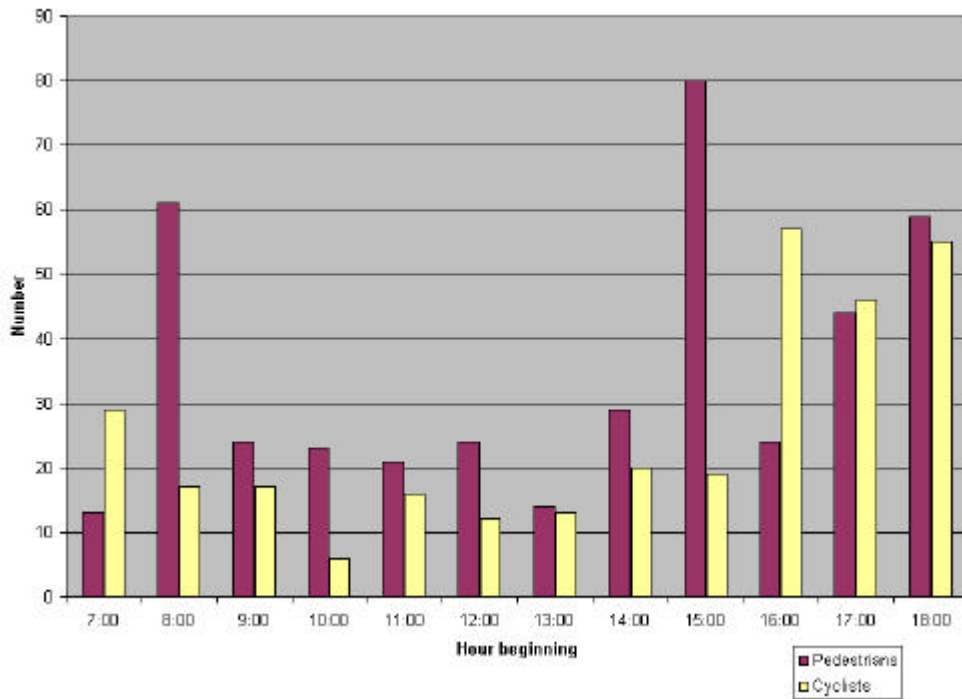

**Figure 7.4 Hourly Figures for Pedestrian and Cycle Movements at Silverdale Walk**

**Figure 7.5 Hourly Figures for Pedestrian and Cycle Movements near Clifton Bridge**